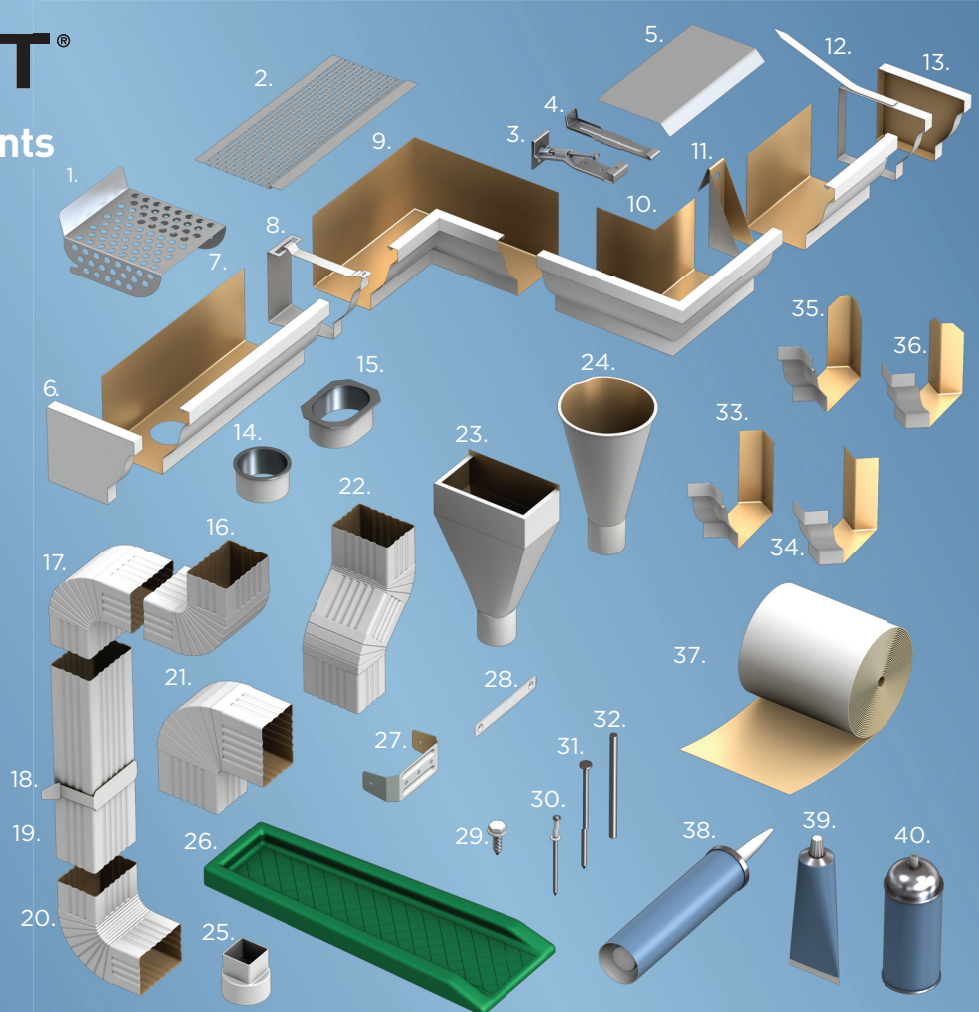

ENGLERT®

Gutter System Components

1. Flat Strainer
2. Leaf Protection
3. Hidden Hanger
4. Canadian Bar Hanger
5. Drip Edge
6. Left End Cap
7. Gutter
8. Fascia Hanger
9. Box Mitre Inside
10. Box Mitre Outside
11. Gutter Wedge
12. Wrap Around Hanger
13. Right End Cap
14. Round Pop-in Outlet
15. Oval Outlet
16. A Elbow
17. A Elbow
18. Pipe Band
19. Leader
20. A Elbow
21. B Elbow
22. Brick Offset
23. Leader Head
24. Funnel
25. Adapter
26. Splash Block
27. U-Clip
28. Pipe Band
29. Zip Screw
30. Rivet
31. Spike
32. Ferrel
33. Inside Strip Mitre
34. Outside Strip Mitre
35. Inside Bay Mitre
36. Outside Bay Mitre
37. Gutter Coil
38. Sealants/Caulking
39. Sealants/Caulking
40. Touch-up Paint

LINEN

Colors shown are close to actual finish; slight variations may exist.

BUY ENGLERT. BUY THE BEST.

Englert five and six inch gutters and accessories are strong and durable and come in a variety of standard colors. All Englert gutters are coated with our Castleclad, proprietary two-coat paint system that resists dirt adhesion, is easy to clean and provides exceptional color retention.