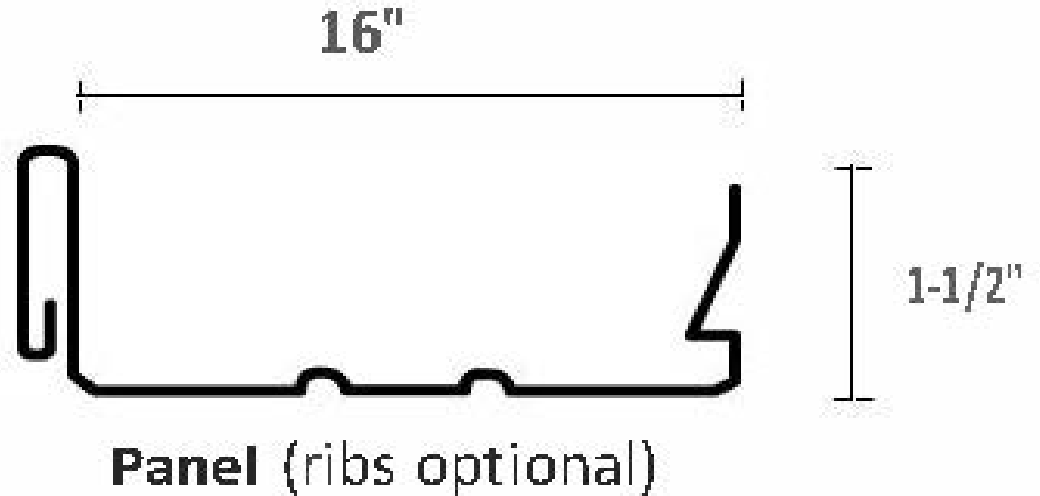

## A1500 1½" Snap-Lock

Seam

### Notes:

- On Site Roll Forming Capabilities
- Medium duty for residential, light commercial and industrial use
- 3"/12" minimum slope requirement
- UL-90 rated over 1/2" plywood at 15.25" wide with clips at 36" o.c. (24 Ga. steel)
- Available In 26, 24, and .032" and .040" aluminum